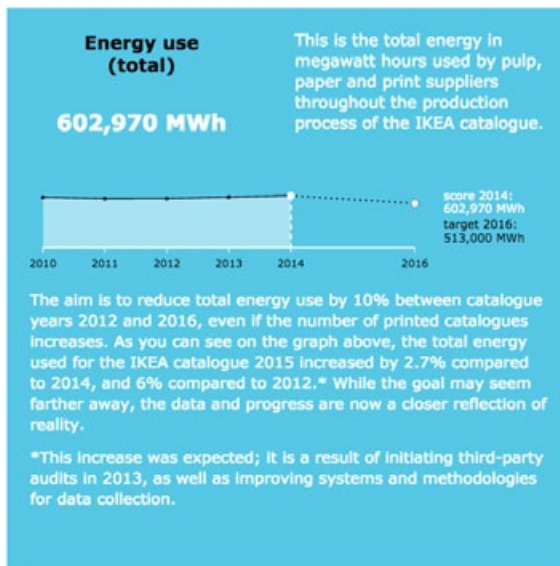

BOOSTING THE SUSTAINABILITY OF THE WORLD'S PRINT AND PAPER SUPPLY CHAIN

**INCLUDING INTEGRATED AND
AUTOMATED PERFORMANCE
DASHBOARDS**

RESULTS:

*“In the first year energy consumption dropped 8%, while CO₂ emission went down 2%. With a print run that has an energy footprint the size of the entire South Carolina economy, this adds up to **285,000 barrels of oil left in the ground each year from now on**, and the **CO₂ emissions of 155,000 car kilometers compensated for**. Plus, these reductions have only just started to kick in and are accelerating.”*