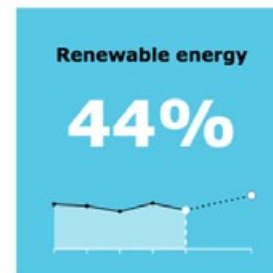

BOOSTING THE SUSTAINABILITY OF THE WORLD'S PRINT AND PAPER SUPPLY CHAIN

**INCLUDING INTEGRATED AND
AUTOMATED PERFORMANCE
DASHBOARDS**

RESULTS:

*“In the first year energy consumption dropped 8%, while CO₂ emission went down 2%. With a print run that has an energy footprint the size of the entire South Carolina economy, this adds up to **285,000 barrels of oil left in the ground each year from now on**, and the **CO₂ emissions of 155,000 car kilometers compensated for**. Plus, these reductions have only just started to kick in and are accelerating.”*