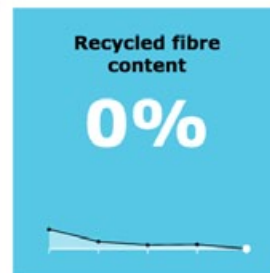

BOOSTING THE SUSTAINABILITY OF THE WORLD'S PRINT AND PAPER SUPPLY CHAIN

**INCLUDING INTEGRATED AND
AUTOMATED PERFORMANCE
DASHBOARDS**

RESULTS:

*“In the first year energy consumption dropped 8%, while CO₂ emission went down 2%. With a print run that has an energy footprint the size of the entire South Carolina economy, this adds up to **285,000 barrels of oil left in the ground each year from now on**, and the **CO₂ emissions of 155,000 car kilometers compensated for**. Plus, these reductions have only just started to kick in and are accelerating.”*