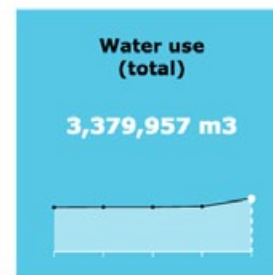

BOOSTING THE SUSTAINABILITY OF THE WORLD'S PRINT AND PAPER SUPPLY CHAIN

**INCLUDING INTEGRATED AND
AUTOMATED PERFORMANCE
DASHBOARDS**

RESULTS:

*“In the first year energy consumption dropped 8%, while CO₂ emission went down 2%. With a print run that has an energy footprint the size of the entire South Carolina economy, this adds up to **285,000 barrels of oil left in the ground each year from now on**, and the **CO₂ emissions of 155,000 car kilometers compensated for**. Plus, these reductions have only just started to kick in and are accelerating.”*