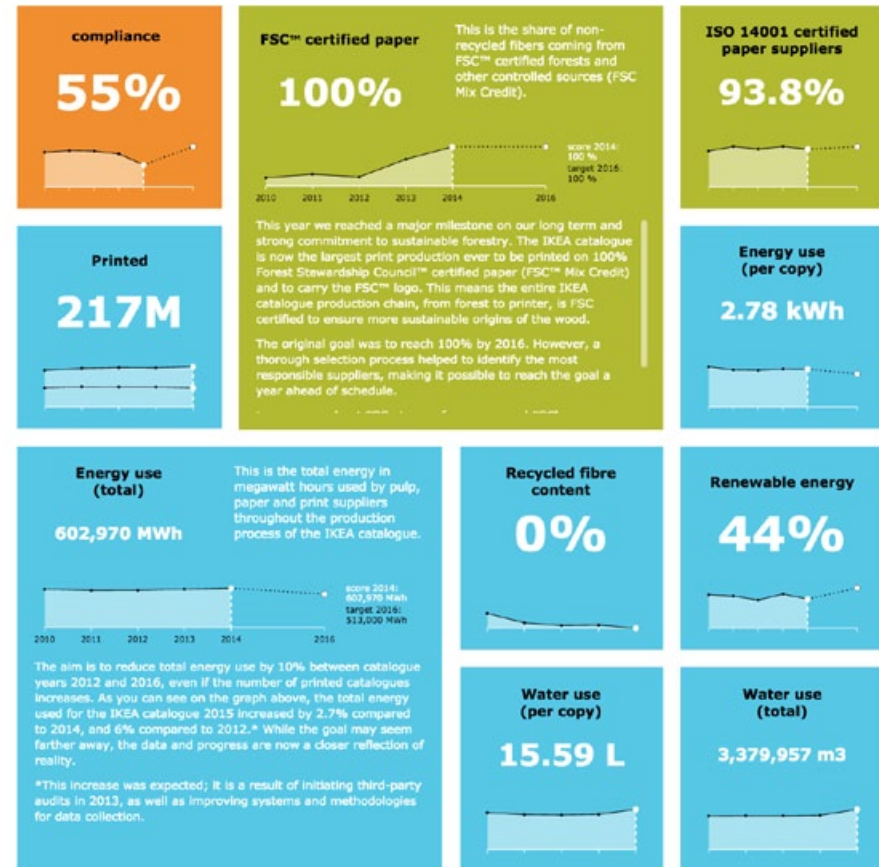

BOOSTING THE SUSTAINABILITY OF THE WORLD'S PRINT AND PAPER SUPPLY CHAIN

**INCLUDING INTEGRATED AND
AUTOMATED PERFORMANCE
DASHBOARDS**

RESULTS:

*“In the first year energy consumption dropped 8%, while CO₂ emission went down 2%. With a print run that has an energy footprint the size of the entire South Carolina economy, this adds up to **285,000 barrels of oil left in the ground each year from now on**, and the **CO₂ emissions of 155,000 car kilometers compensated for**. Plus, these reductions have only just started to kick in and are accelerating.”*

- Matthieu Leroy, IKEA sustainability manager

- › **THE IKEA CATALOGUE IS NOW THE LARGEST PRINT PRODUCTION EVER TO BE PRINTED ON 100% FOREST STEWARDSHIP COUNCIL™ CERTIFIED PAPER (FSC™ MIX CREDIT) AND TO CARRY THE FSC™ LOGO.**
- › **ON A PROJECT COST OF ~ € 0.5 MILLION, A PROJECTED COST SAVING OF € 50 MILLION.**

GLOBAL REPORTING TOOL FOR BUSINESS & INDUSTRY

**PERFORMANCE REPORTING
ACROSS COMPLETE
SUPPLY CHAINS**

**GLOBAL, AUTOMATED, INTEGRATED
PERFORMANCE TRACKING SYSTEM
FOR BUSINESS AND INDUSTRY**

**CONVERTING DEGENERATED SOCIAL HOUSING
INTO VIBRANT, SUSTAINABLE COMMUNITIES**
SCHIEBROEK-ZUID