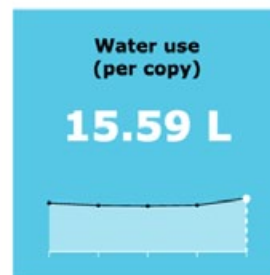

BOOSTING THE SUSTAINABILITY OF THE WORLD'S PRINT AND PAPER SUPPLY CHAIN

**INCLUDING INTEGRATED AND
AUTOMATED PERFORMANCE
DASHBOARDS**

RESULTS:

*“In the first year energy consumption dropped 8%, while CO₂ emission went down 2%. With a print run that has an energy footprint the size of the entire South Carolina economy, this adds up to **285,000 barrels of oil left in the ground each year from now on**, and the **CO₂ emissions of 155,000 car kilometers compensated for**. Plus, these reductions have only just started to kick in and are accelerating.”*