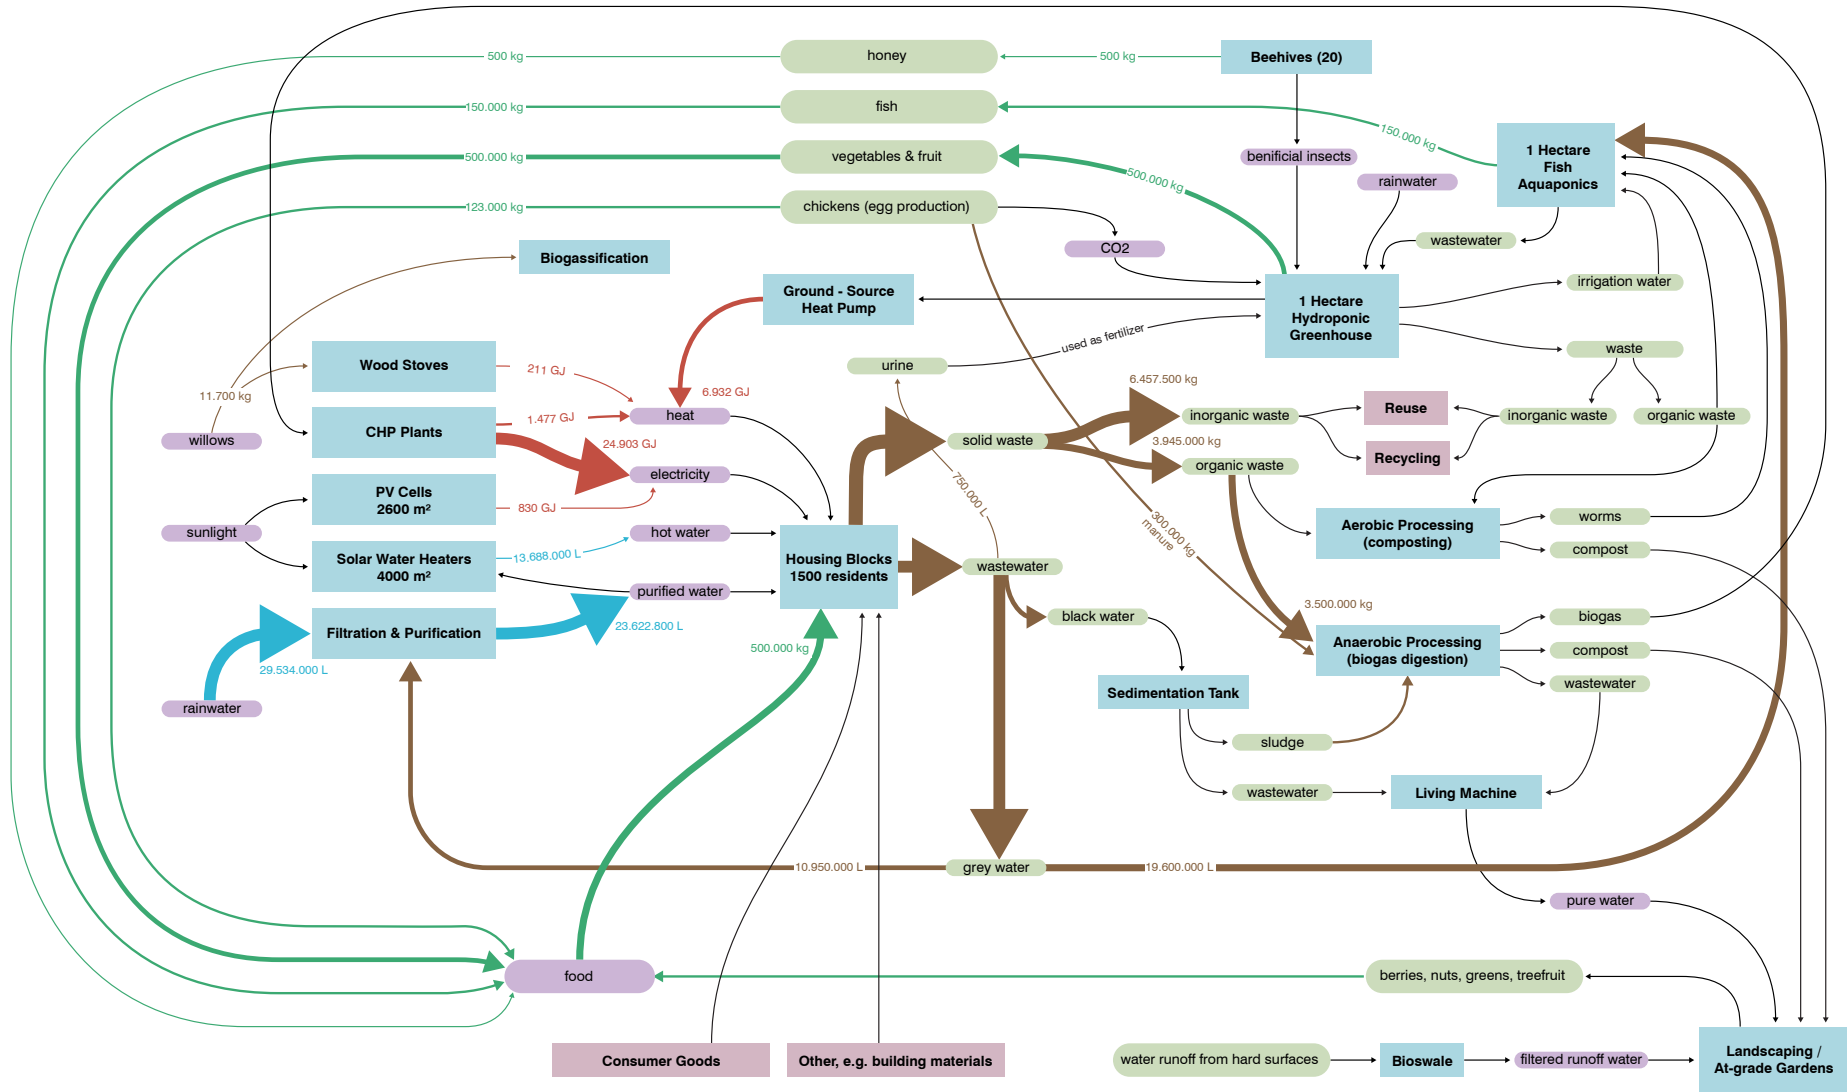

BOOSTING THE SUSTAINABILITY OF THE WORLD'S PRINT AND PAPER SUPPLY CHAIN

**INCLUDING INTEGRATED AND
AUTOMATED PERFORMANCE
DASHBOARDS**

RESULTS:

*“In the first year energy consumption dropped 8%, while CO₂ emission went down 2%. With a print run that has an energy footprint the size of the entire South Carolina economy, this adds up to **285,000 barrels of oil left in the ground each year from now on**, and the **CO₂ emissions of 155,000 car kilometers compensated for**. Plus, these reductions have only just started to kick in and are accelerating.”*

GLOBAL REPORTING TOOL FOR BUSINESS & INDUSTRY

**PERFORMANCE REPORTING
ACROSS COMPLETE
SUPPLY CHAINS**

**GLOBAL, AUTOMATED, INTEGRATED
PERFORMANCE TRACKING SYSTEM
FOR BUSINESS AND INDUSTRY**

**CONVERTING DEGENERATED SOCIAL HOUSING
INTO VIBRANT, SUSTAINABLE COMMUNITIES**
SCHIEBROEK-ZUID