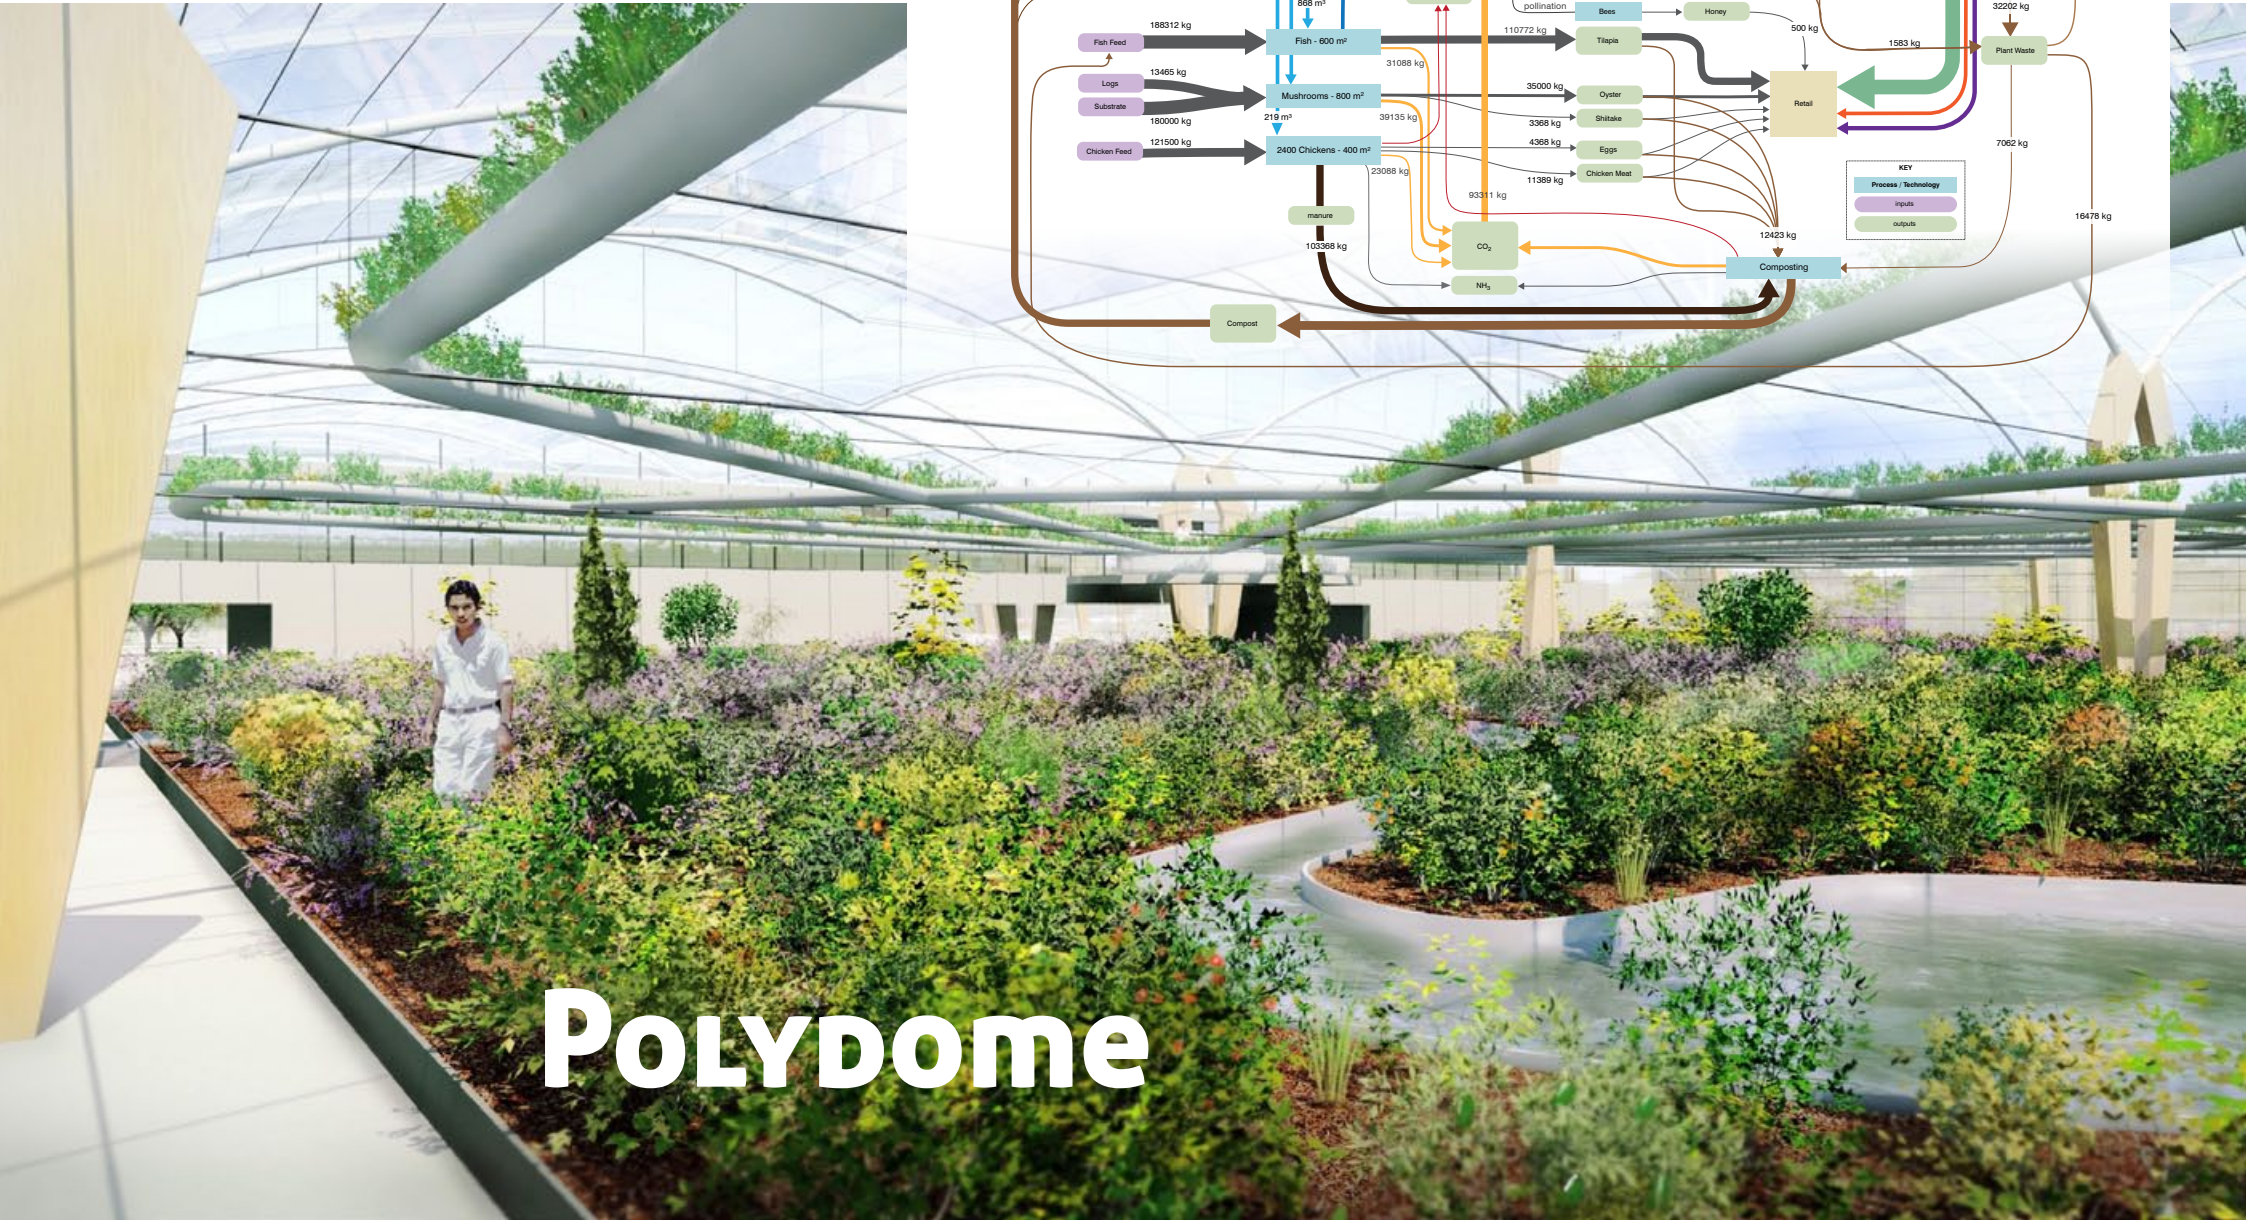

An architectural rendering of a modern cityscape at dusk. The scene is dominated by numerous tall, glass-clad skyscrapers with illuminated windows. In the center, a large, winding green park with palm trees and a central pond is elevated on a series of glass-enclosed walkways. A bus is visible on a road in the foreground, and the overall atmosphere is one of a vibrant, sustainable urban environment.

- › RESILIENCE
- › CIRCULARITY
- › SOCIAL JUSTICE

500+ PROJECTS SINCE 1999

EXCEPT

INTEGRATED SUSTAINABILITY

**SUSTAINABLE
PLACES**

**SUSTAINABLE
PLACES**

**SUSTAINABLE
ORGANIZATIONS**

**SUSTAINABLE
PLACES**

**SUSTAINABLE
ORGANIZATIONS**

**SUSTAINABLE
SECTORS**

**SUPPORTING SUSTAINABLE PROJECTS
FROM START TO FINISH**

**COOPERATION ACROSS SECTORS
BOOSTS INNOVATION, ADOPTION SPEED AND
SOLUTION PERFORMANCE**

LET'S LOOK AT SOME EXAMPLES

- › COCREATION WITH 8 DISCIPLINES
- › INTEGRATED ENERGY SYSTEMS
- › CIRCULAR REUSE OF BUILDING
- › EMBEDDED ECOSYSTEM SERVICES
- › BIODIVERSITY MISSION

- › CLOSED WATER CYCLES
- › BIODIVERSITY BOOST
- › AIR QUALITY BOOST
- › COMMUNITY BUSINESS MODEL
- › ECONOMIC BOOST