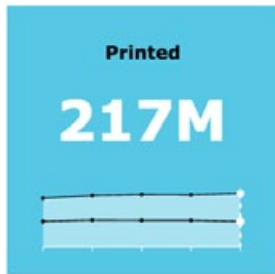

BOOSTING THE SUSTAINABILITY OF THE WORLD'S PRINT AND PAPER SUPPLY CHAIN

**INCLUDING INTEGRATED AND
AUTOMATED PERFORMANCE
DASHBOARDS**

RESULTS:

*“In the first year energy consumption dropped 8%, while CO₂ emission went down 2%. With a print run that has an energy footprint the size of the entire South Carolina economy, this adds up to **285,000 barrels of oil left in the ground each year from now on**, and the **CO₂ emissions of 155,000 car kilometers compensated for**. Plus, these reductions have only just started to kick in and are accelerating.”*