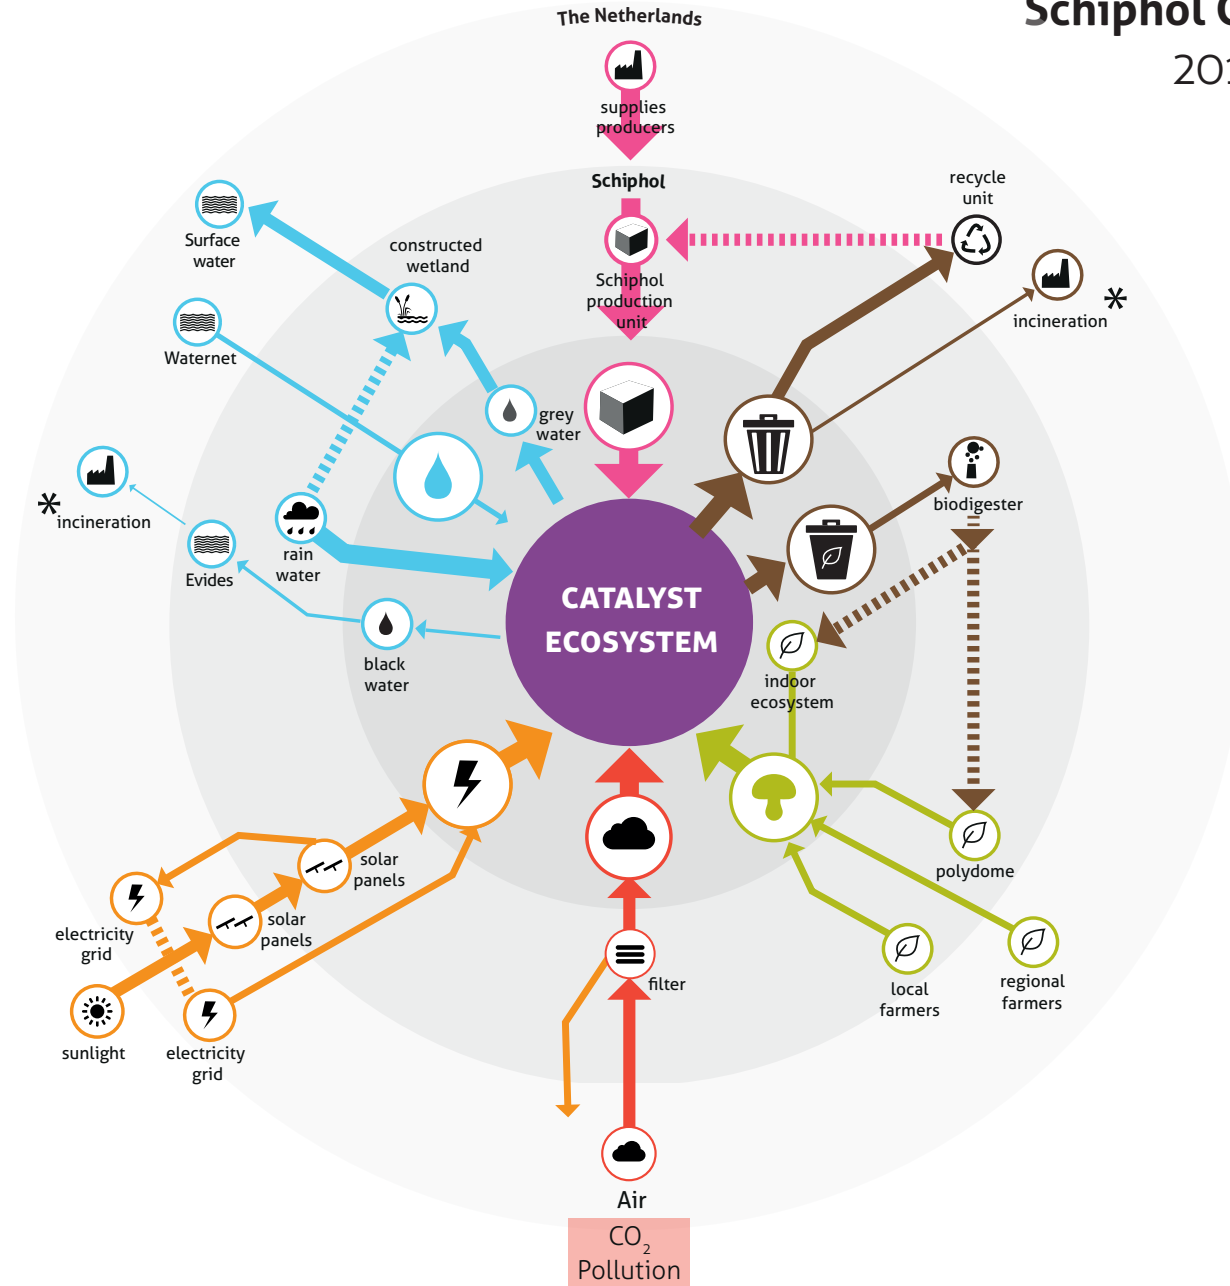

**EMBEDDING
CIRCULAR
SYSTEMS**

- FOOD
- AIR
- MATERIAL WASTE
- ORGANIC WASTE
- MATERIALS
- ENERGY
- WATER
- TO BE MINIMIZED (LEAKAGE)