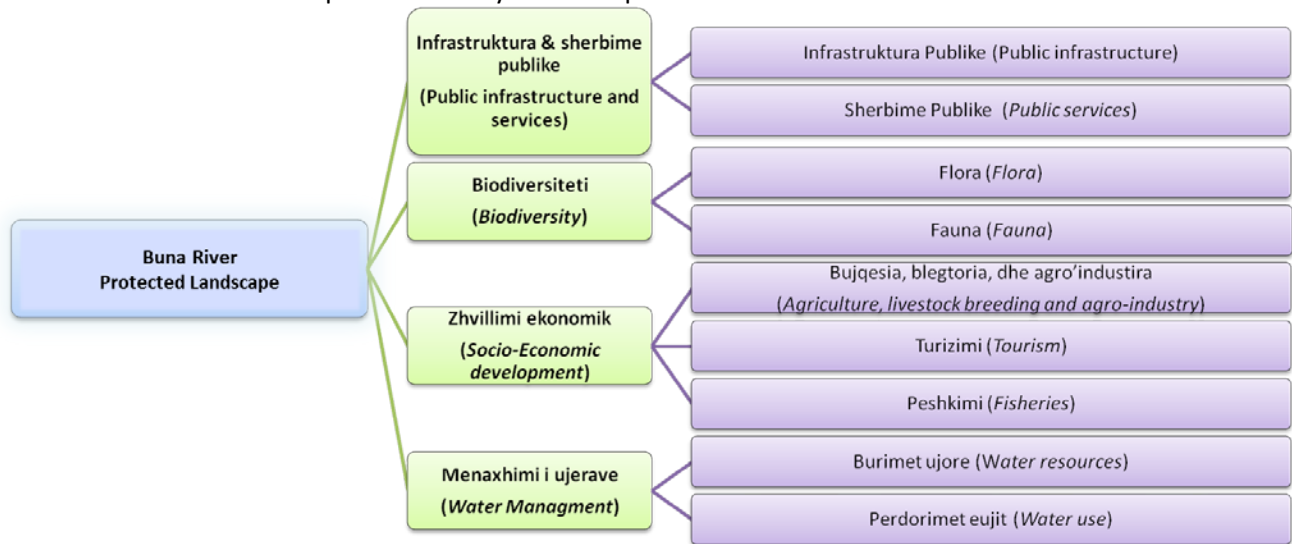

Institutional support for protected areas in Albania: Joint planning for protected areas

Buna River Protected Landscape: the main system components

Shebenik-Jabllanicë National Park: the main system components